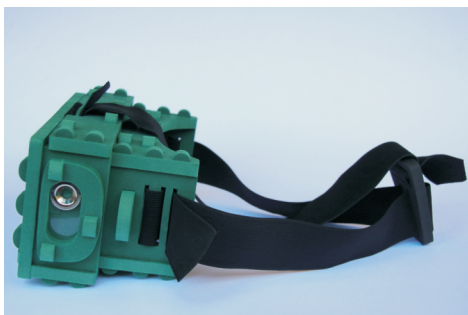

To ensure that all Google Cardboard apps work well on your Stooksy VR-Spektiv, use the corresponding **Stooksy VR-Spektiv Google Cardboard Viewer Profile**:

Stooksy VR-Spektiv Standard

Google Cardboard Viewer Profile

Stooksy VR-Spektiv XL

Google Cardboard Viewer Profile

Stooksy VR-Spektiv iP6+

Google Cardboard Viewer Profile

Stooksy VR-Spektiv Tab7

Google Cardboard Viewer Profile